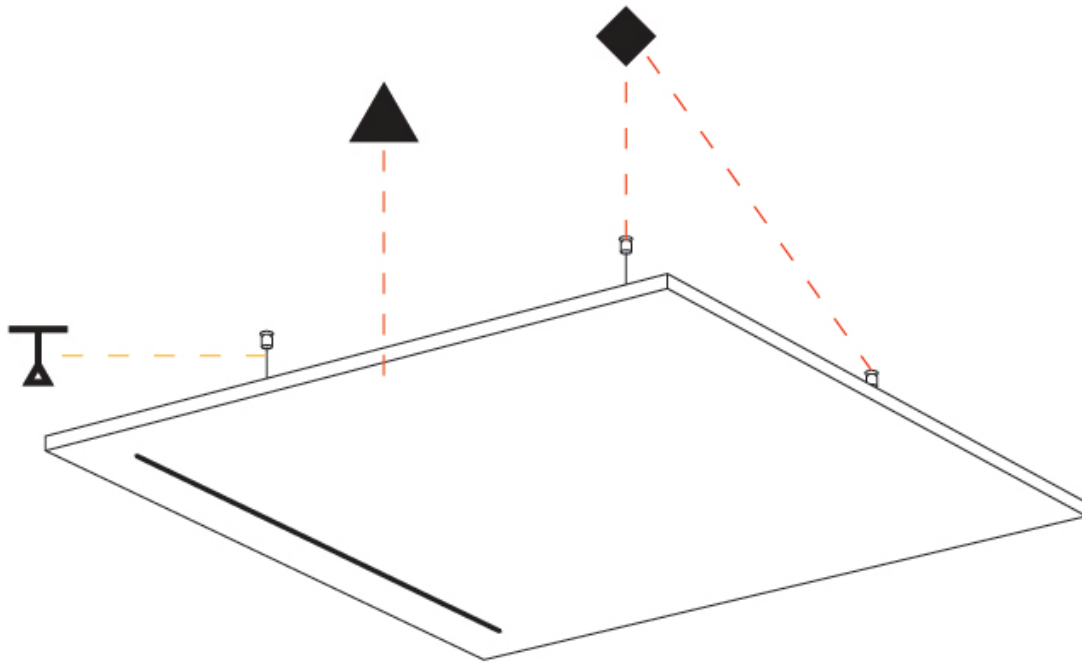

JUST BLACK ACOUSTIC SUSPENSION

A300692-

PROJECT

TYPE

SPECIFIER

QUANTITY

DATE

A