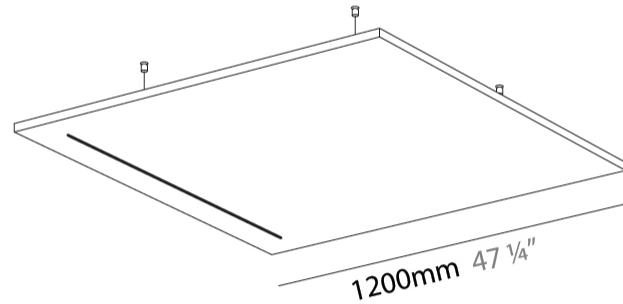

GENERAL

Series: Just Black Acoustic
Brand: Prolicht
Division: Architectural
Mounting Type: Suspension
Mounting Location: Ceiling

PHYSICAL

Shape: Square
Length (mm): 1200
Length (in): 47 1/4
Width (mm): 1200
Width (in): 47 1/4
Height (mm): 41
Height (in): 1 5/8

Light Distribution: Direct
Fixture Finish: [ANC / ASH / BNA / BTC / BZE / CEL / EGG / EVG / FOG / FOS / FST / FUA / IRI / IRO / KHA / LIC / LIM / MER / MSN / MUS / ONX / PEA / PLU / POL / PPY / RAY / ROY / RST / STE / SWD / TAN / TAU](#)

Holder Finish: [SSR / BKV / CWI / CRY / HAB / LAG / UFT / ITA / RUA / RUR / MIC / FTG / MYG / TWT / LOD / PUS / FRO / FUP / KIA / POP / BLS / SPG / MEY / GOH / GUM / CHC / COM / ABZ / JAG](#)

Fixture Material: Aluminum
Cable Details: [2,000mm / 6,000mm Transparent Cable](#)

ELECTRICAL

Lamp Type: LED
Input Wattage (W): 23
Total Output Wattage (W): 20.9
Dimming: Non-Dimmable
Driver Included: No
Driver Location: Remote
Driver Type: Constant Voltage - Universal
Driver Class: Class 2
Input Voltage (V): 120 - 277
Output Voltage (V): 24

LED

Color Temperature (°K): 2700
Max. Delivered Lumen (lm): 603
Nominal Lumen (lm): 862
CRI: >90 CRI
Lamp Life (hrs): 80000

OPTICAL

Beam Angle: 30

RATINGS AND CERTIFICATIONS

Certified By: Certified for North American Standards
IP rating: IP20

PROJECT
TYPE
SPECIFIER
QUANTITY
DATE